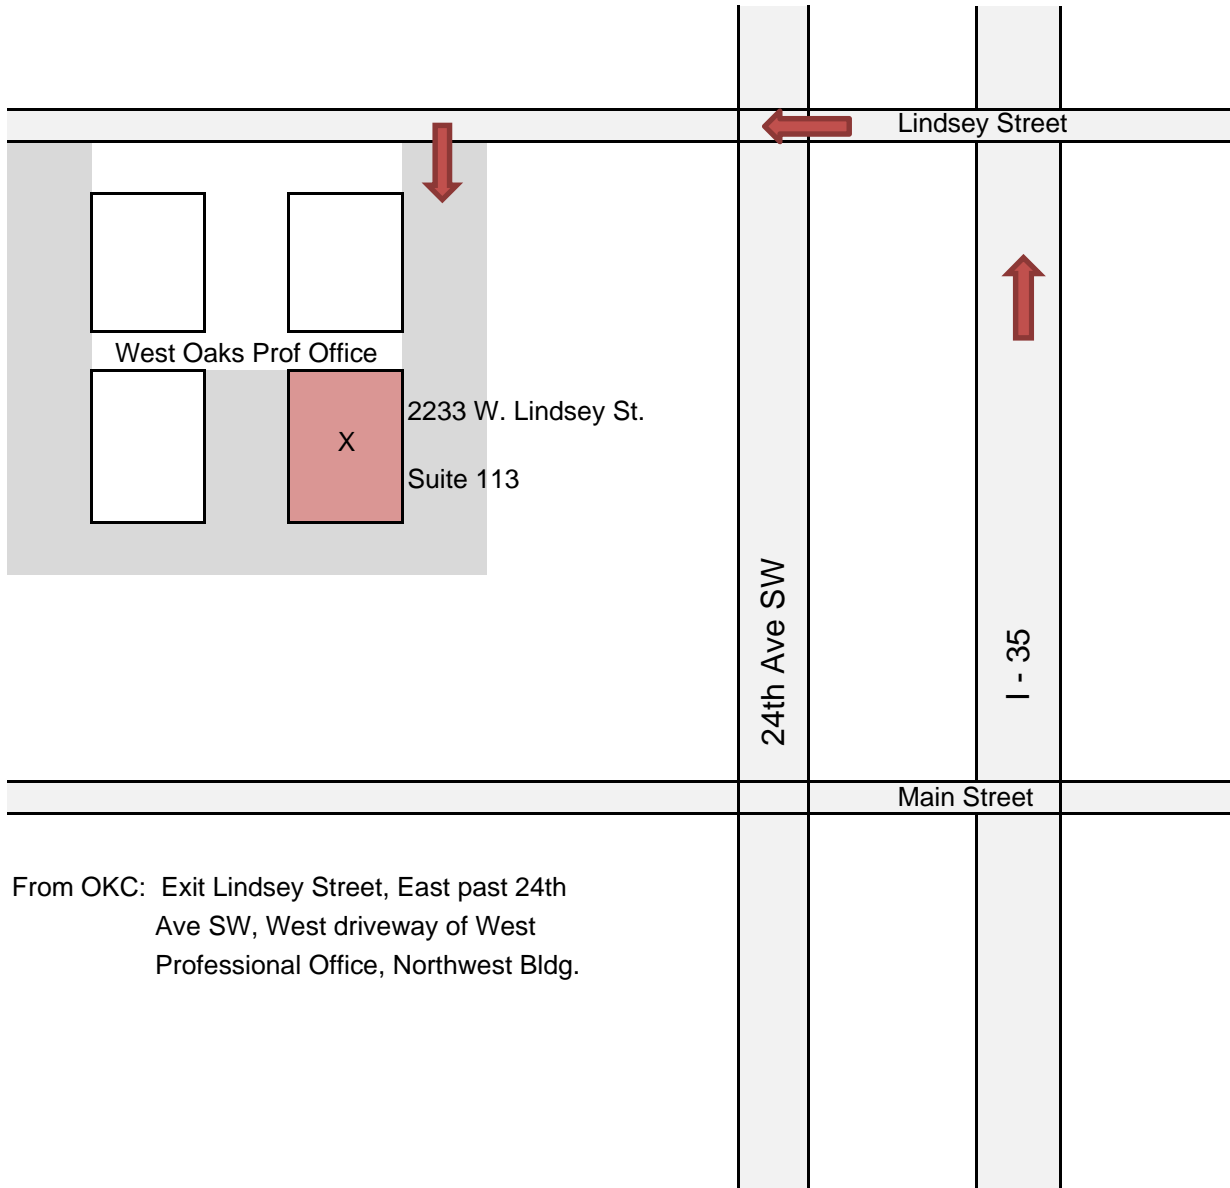

# NEIGHBORHOOD SERVICES CORPORATION OUR NORMAN OFFICE

From OKC: Exit Lindsey Street, East past 24th Ave SW, West driveway of West Professional Office, Northwest Bldg.